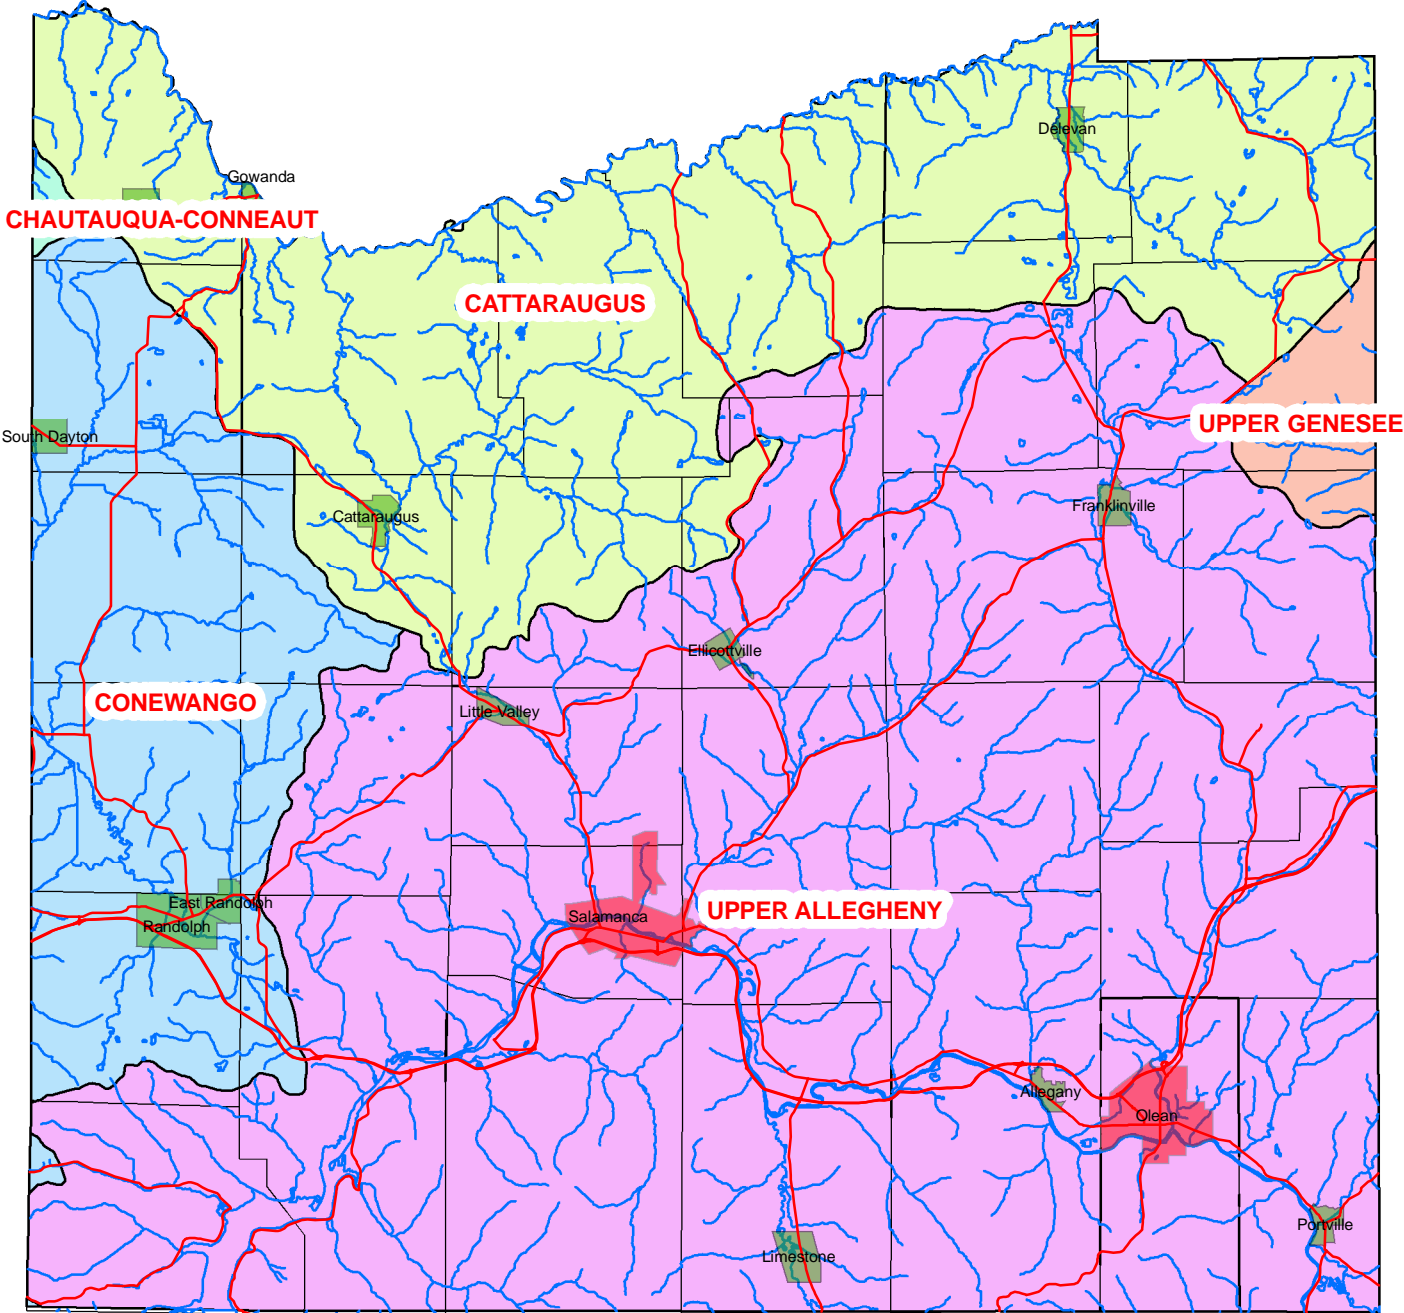

Cattaraugus County Watersheds

Legend

Towns	Watersheds
Cities	CATTARAUGUS
Villages	CHAUTAUQUA-CONNEAUT
Roads	CONEWANGO
Streams	UPPER ALLEGHENY
	UPPER GENESEE

Prepared By
 Cattaraugus County
 Department of Economic Development,
 Planning and Tourism
 Paul R. Bishop, Planner
 August, 2005
 Map Created Using GIS Technology