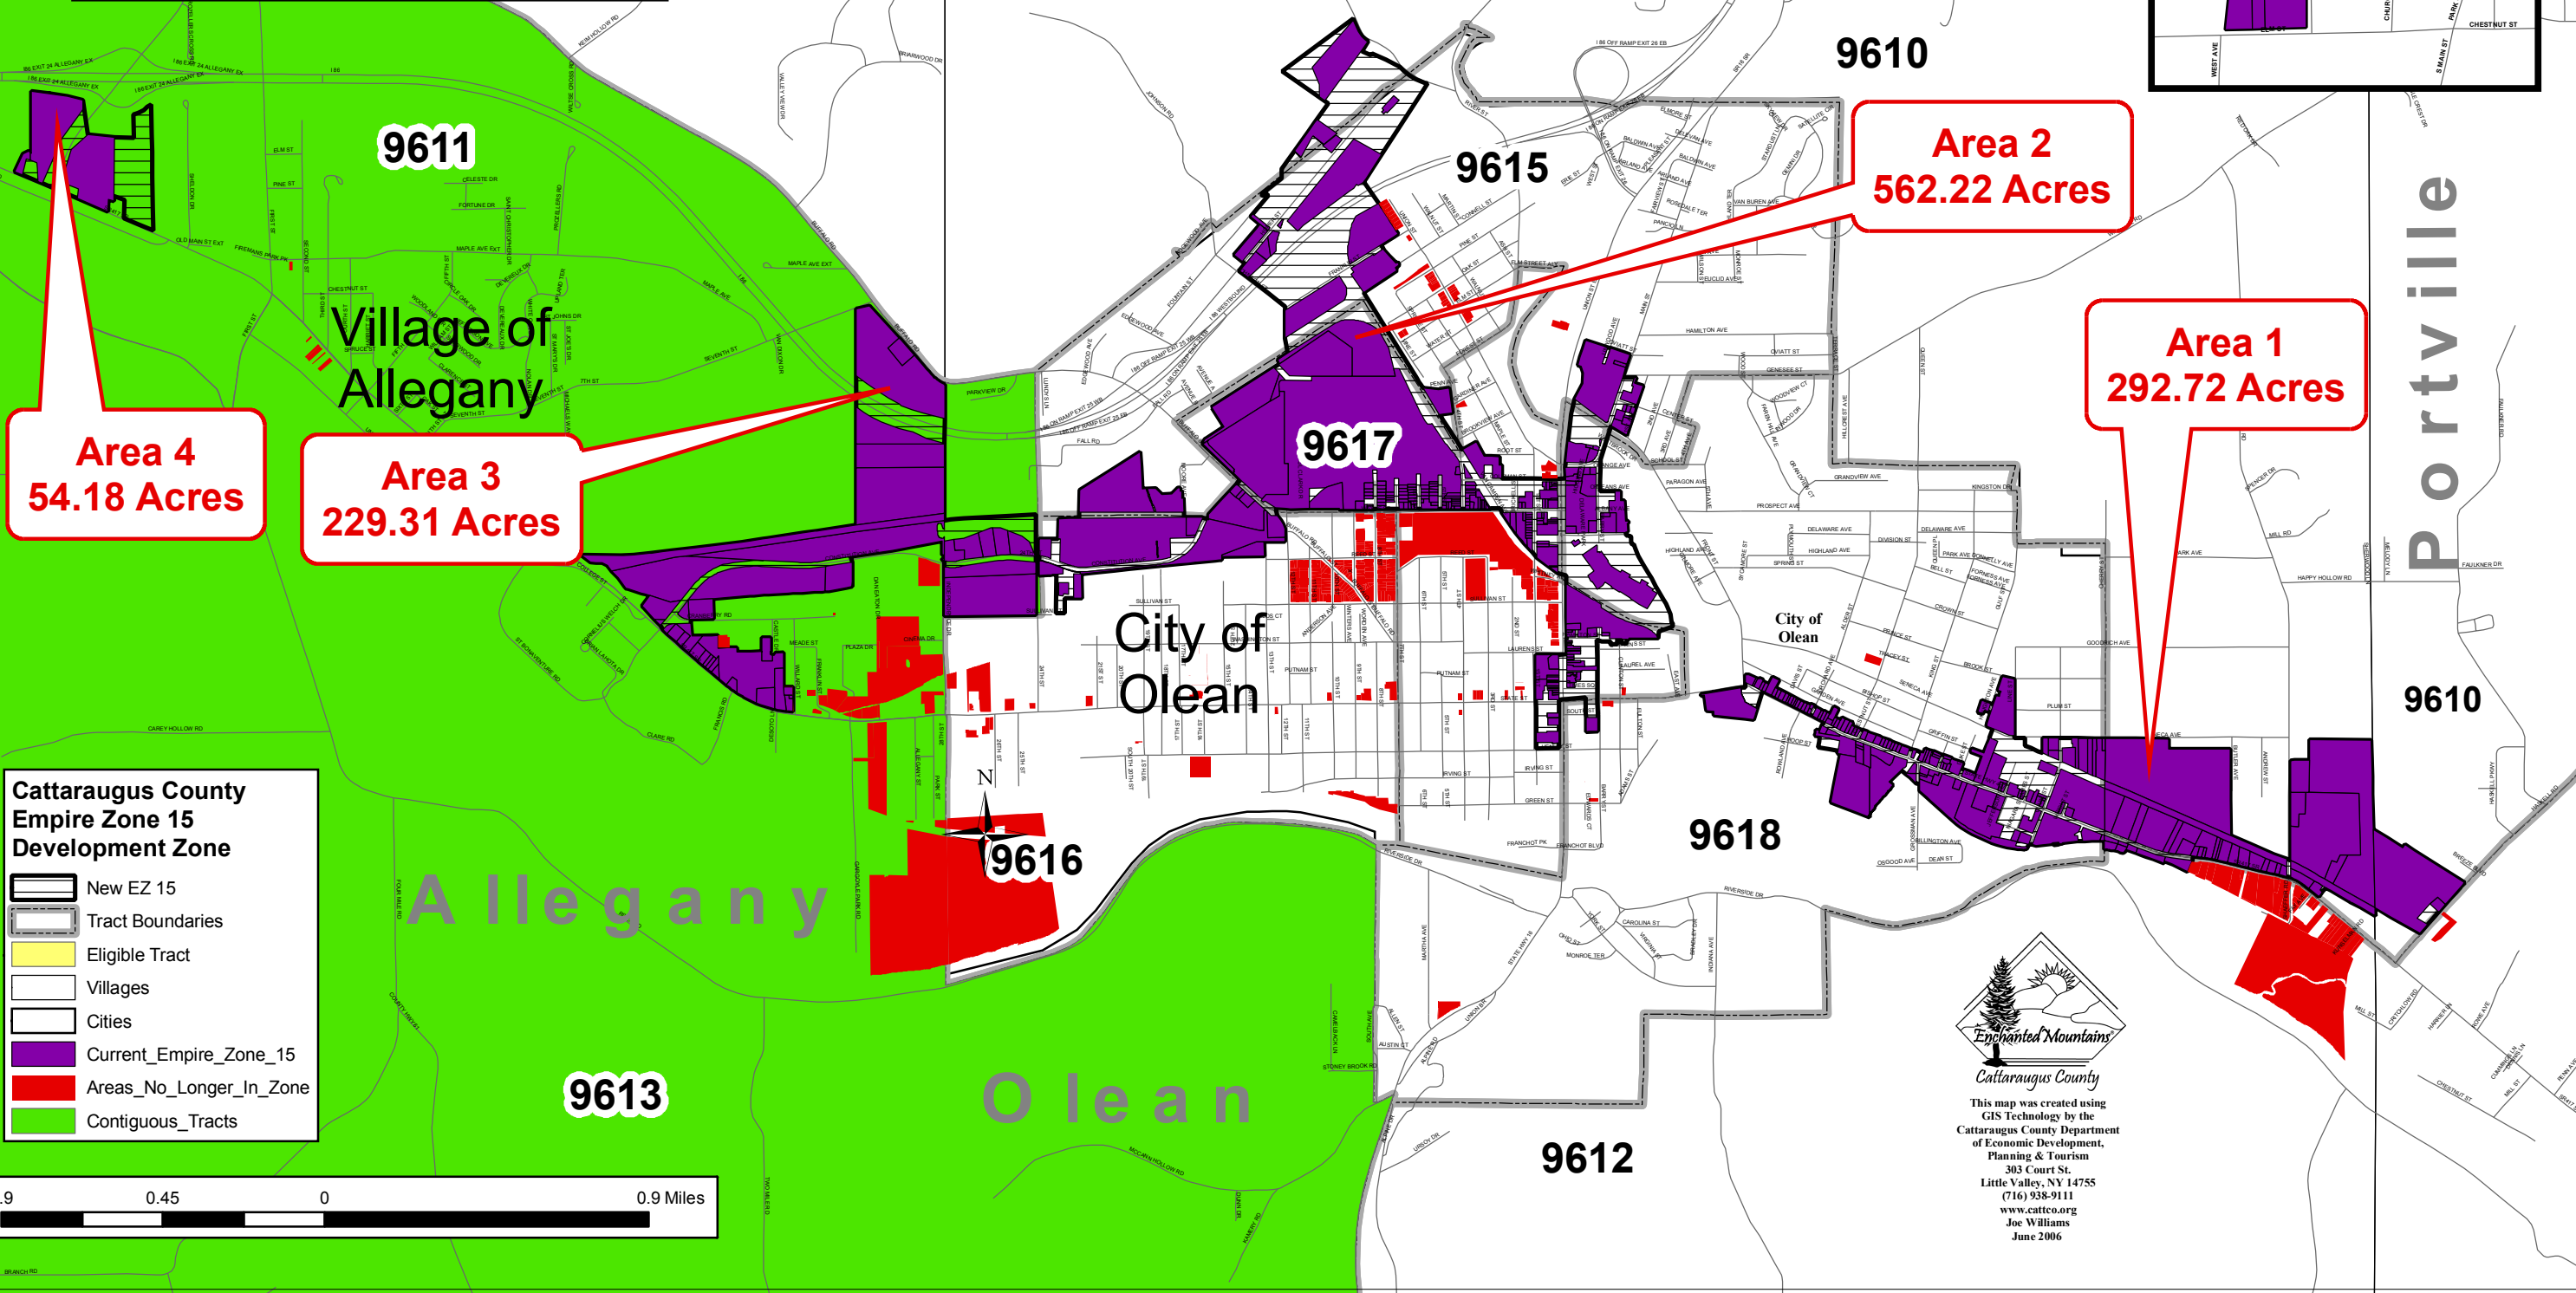

# Cattaraugus County Empire Zone 15 Development Zone Overview

**Cattaraugus County  
Empire Zone 15  
Development Zone**

- New EZ 15
- Tract Boundaries
- Eligible Tract
- Villages
- Cities
- Current\_Empire\_Zone\_15
- Areas\_No\_Longer\_In\_Zone
- Contiguous\_Tracts

This map was created using GIS Technology by the Cattaraugus County Department of Economic Development, Planning & Tourism  
303 Court St.  
Little Valley, NY 14755  
(716) 938-9111  
www.cattco.org  
Joe Williams  
June 2006