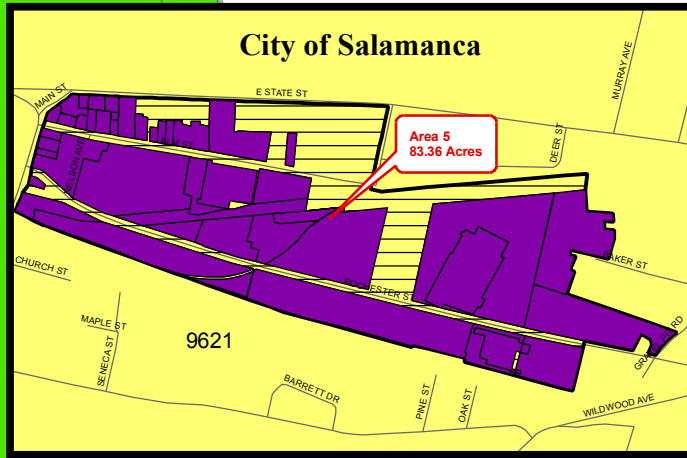

# Cattaraugus County Empire Zone 15 Development Zone Overview

**Cattaraugus County  
Empire Zone 15  
Development Zone**

- New EZ 15
- Tract Boundaries
- Eligible Tract
- Villages
- Cities
- Current\_Empire\_Zone\_15
- Areas\_No\_Longer\_In\_Zone
- Contiguous\_Tracts

This map was created using GIS Technology by the Cattaraugus County Department of Economic Development, Planning & Tourism  
303 Court St.  
Little Valley, NY 14755  
(716) 938-9111  
www.cattco.org  
Joe Williams  
June 2006