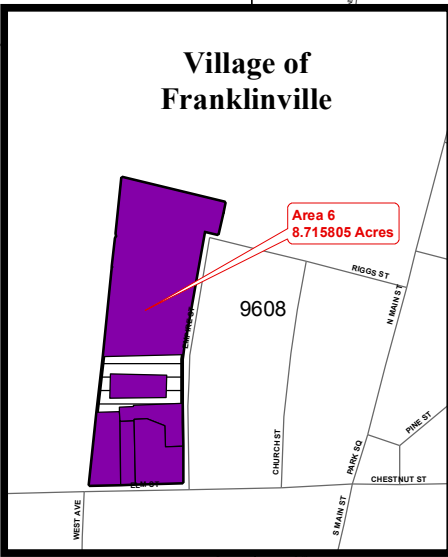

# Cattaraugus County Empire Zone 15 Development Zone Overview

**Cattaraugus County  
Empire Zone 15  
Development Zone**

- New EZ 15
- Tract Boundaries
- Eligible Tract
- Villages
- Cities
- Current\_Empire\_Zone\_15
- Areas\_No\_Longer\_In\_Zone
- Contiguous\_Tracts

This map was created using GIS Technology by the Cattaraugus County Department of Economic Development, Planning & Tourism  
303 Court St.  
Little Valley, NY 14755  
(716) 938-9111  
www.cattco.org  
Joe Williams  
June 2006