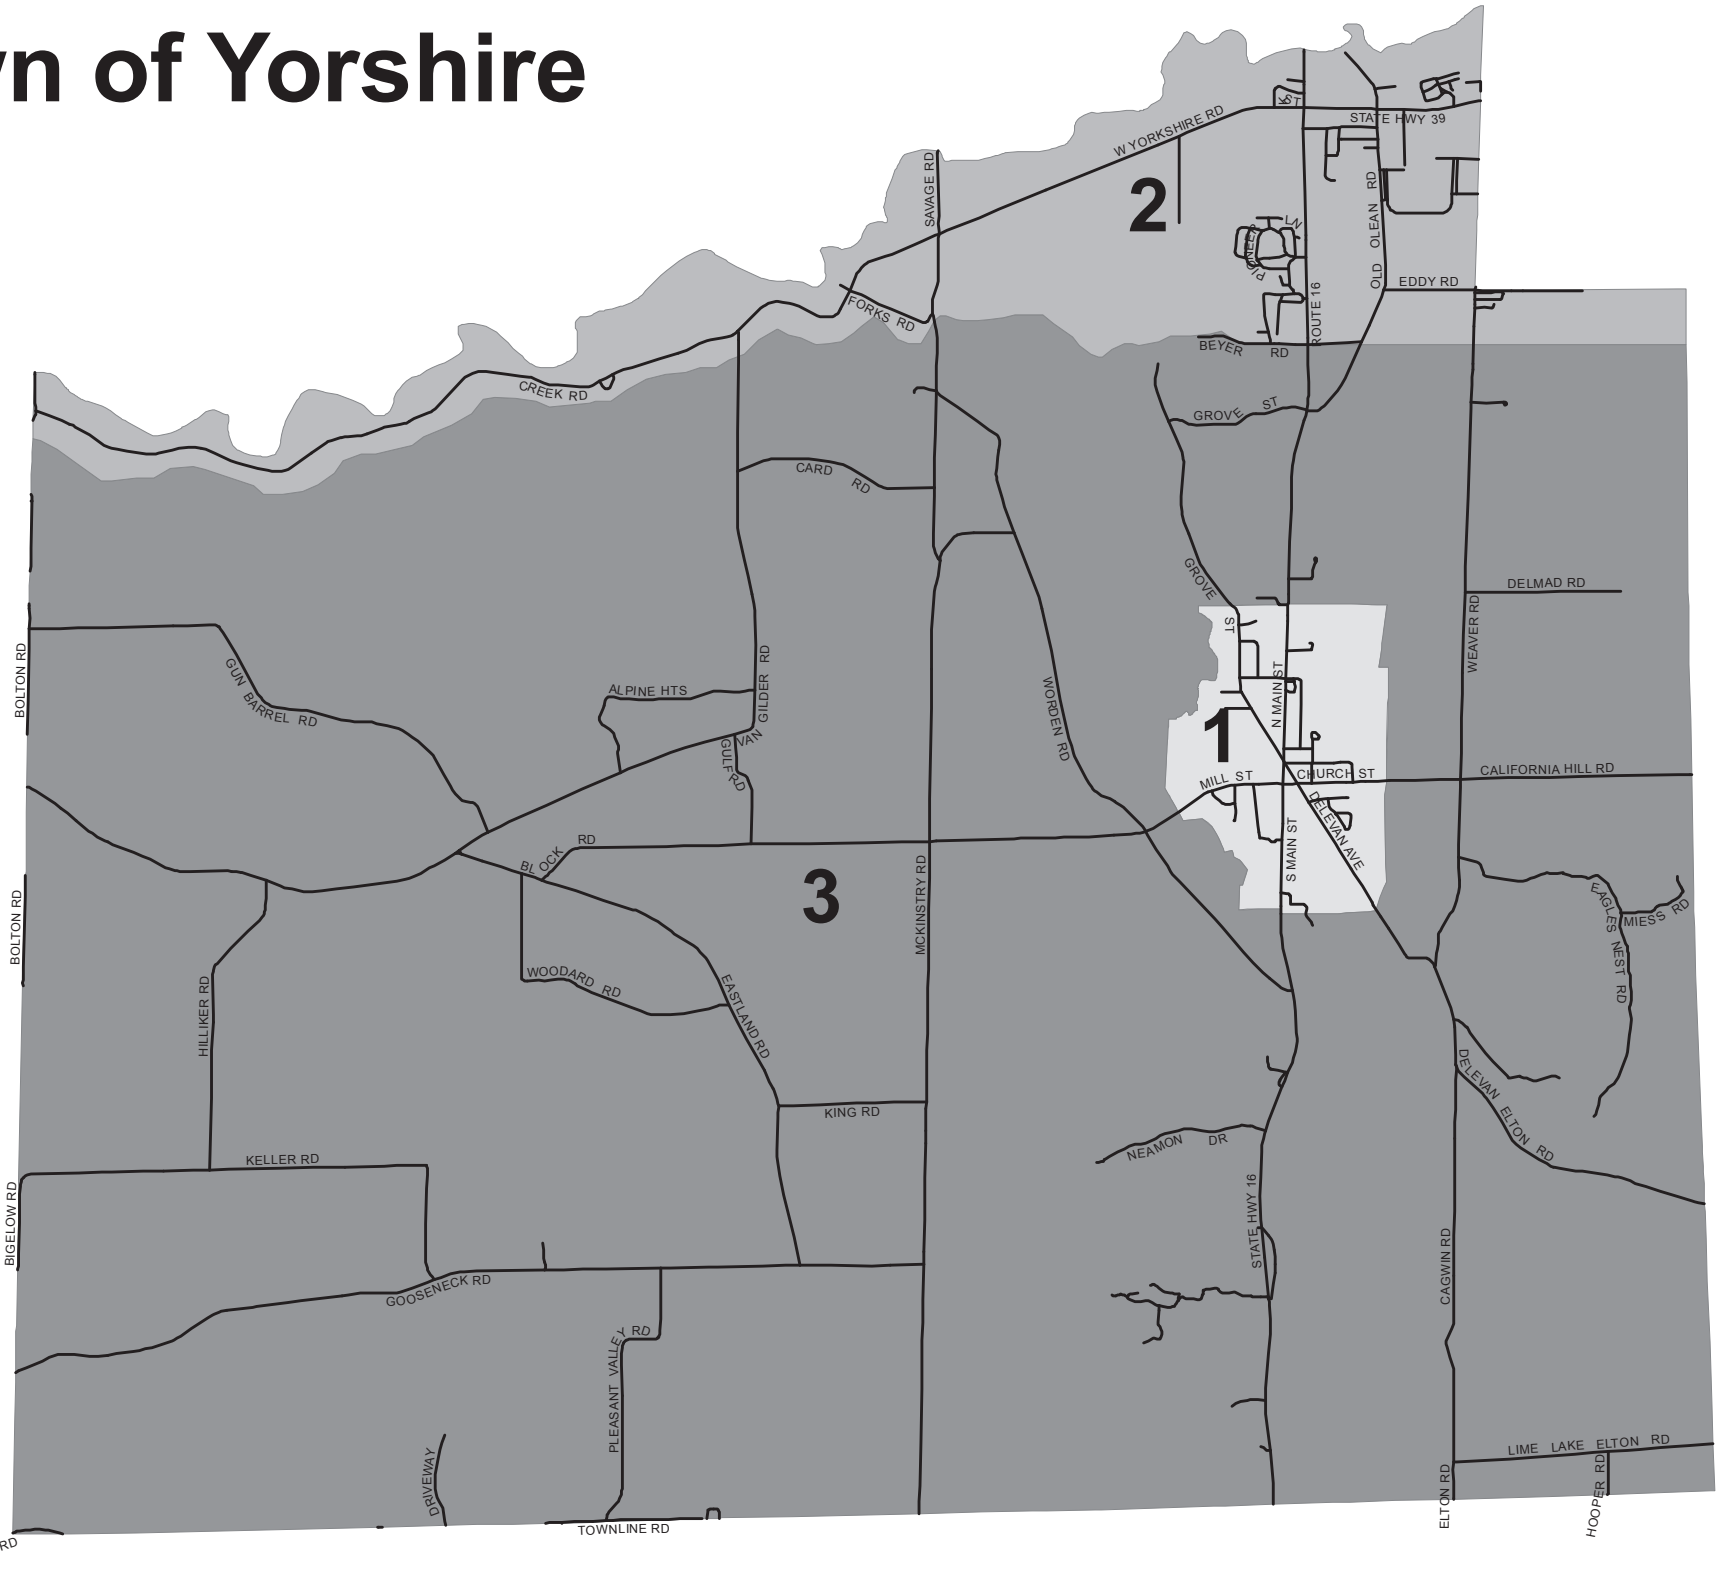

Town of Yorshire

Legend
Voting District

-  1
-  2
-  3

Prepared by Cattaraugus County
Department of Economic
Development,
Planning & Tourism
303 Court Street
Little Valley, NY 14755
(716) 938-9111
www.catto.org
April 05 jjw